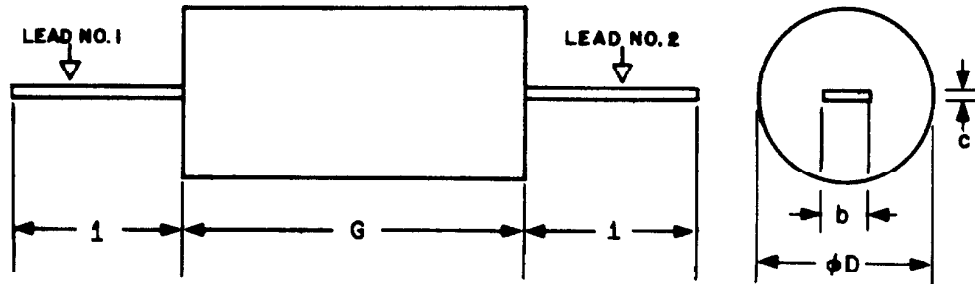

DO-18

SYMBOL	INCHES		MILLIMETERS		NOTES
	MIN.	MAX.	MIN.	MAX.	
b	.018	.022	.457	.559	
c	.003	.005	.076	.127	
ϕD		.060		1.52	1
G_1	.050	.100	1.27	2.54	1
l	.500		12.70		

NOTES:

PACKAGE CONTOUR OPTIONAL WITHIN DIMENSIONS SPECIFIED.